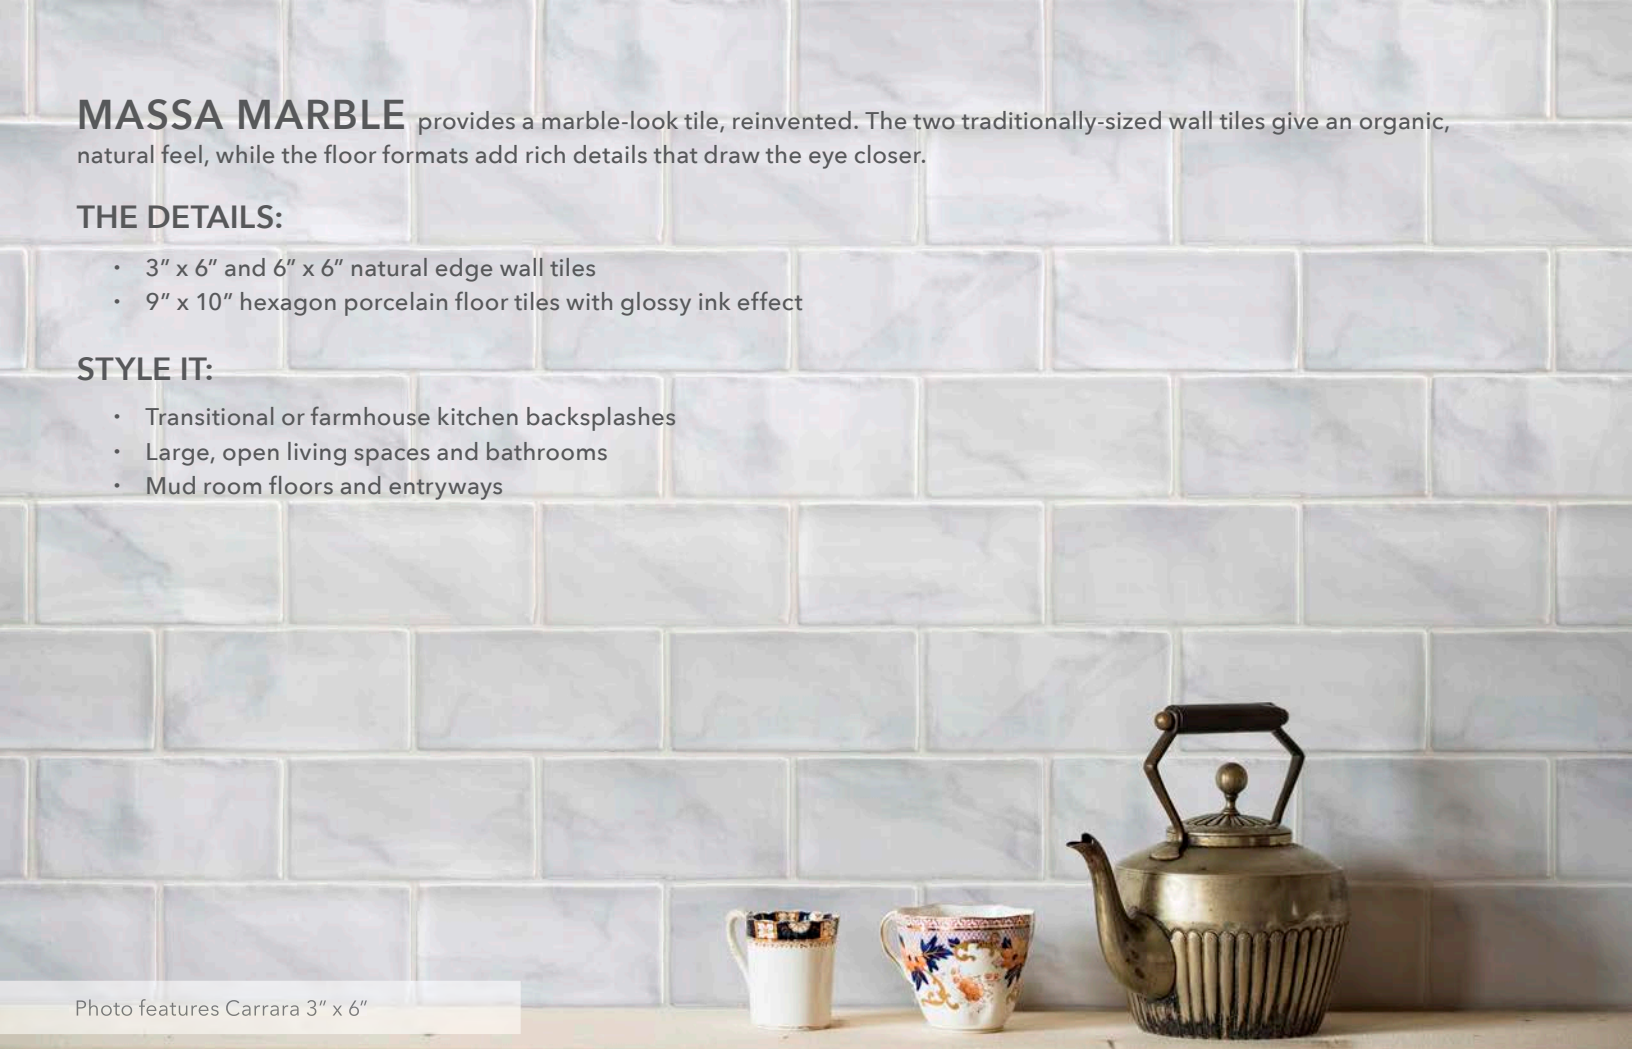

THE DETAILS:

- 3" x 6" and 6" x 6" natural edge wall tiles
- 9" x 10" hexagon porcelain floor tiles with glossy ink effect

STYLE IT:

- Transitional or farmhouse kitchen backsplashes
- Large, open living spaces and bathrooms
- Mud room floors and entryways