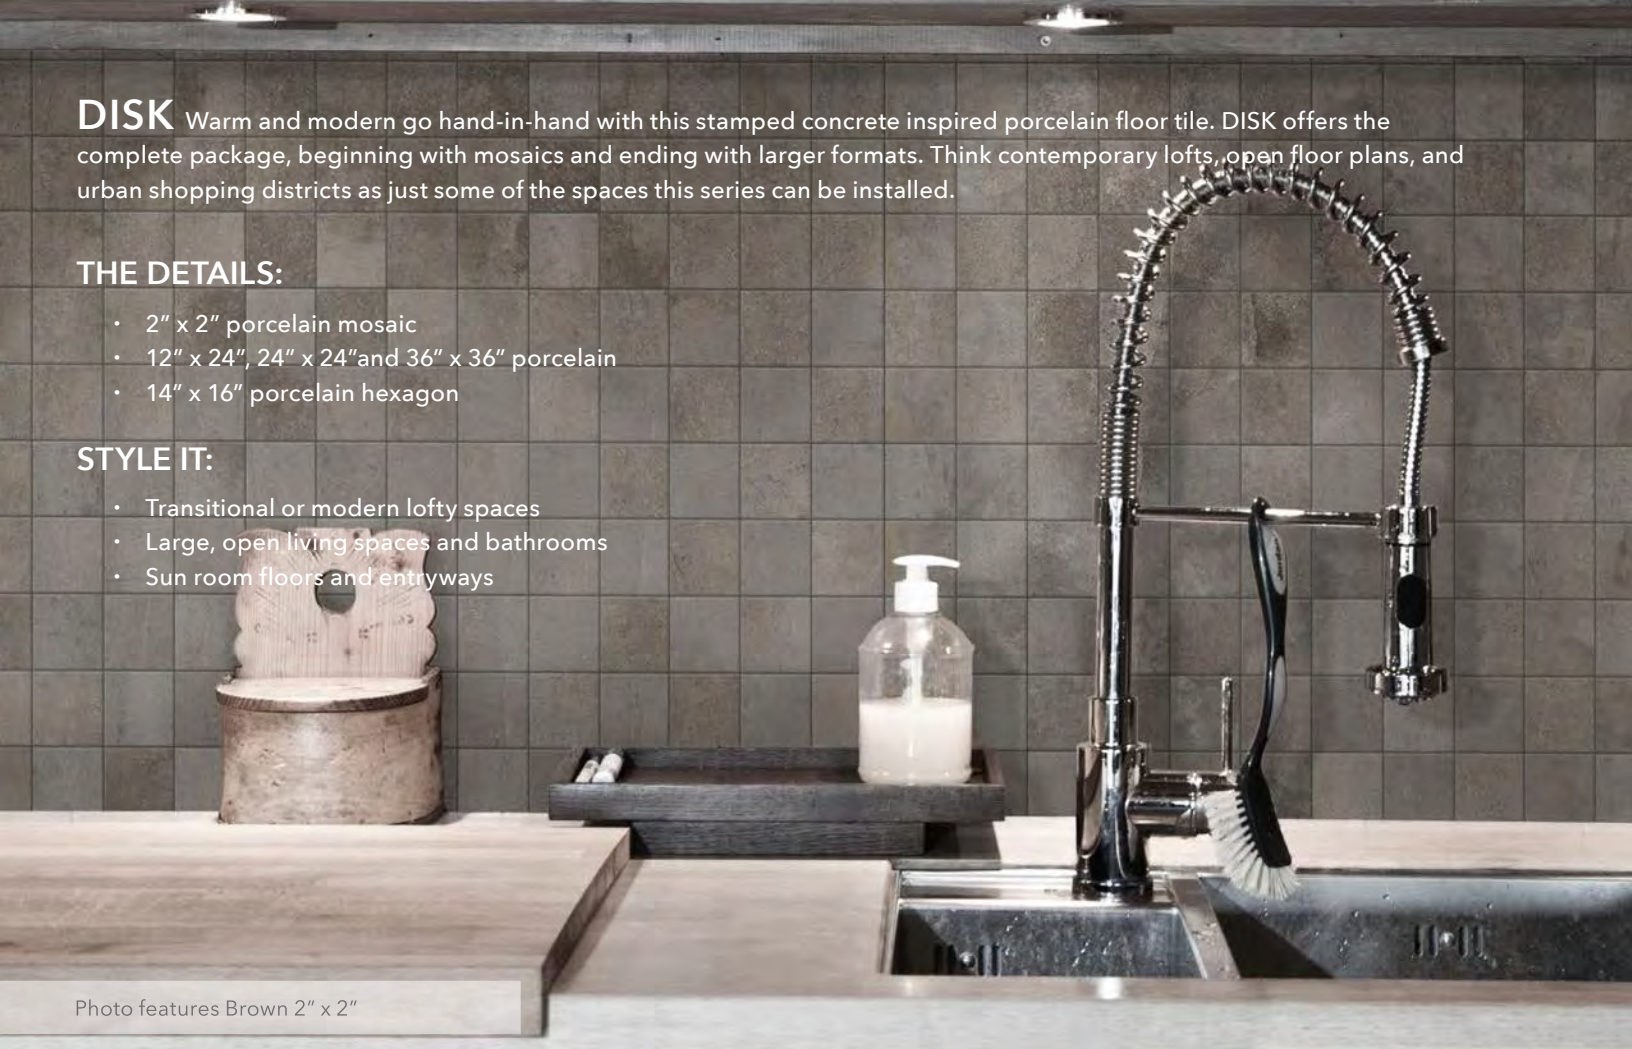

THE DETAILS:

- 2" x 2" porcelain mosaic
- 12" x 24", 24" x 24" and 36" x 36" porcelain
- 14" x 16" porcelain hexagon

STYLE IT:

- Transitional or modern lofty spaces
- Large, open living spaces and bathrooms
- Sun room floors and entryways