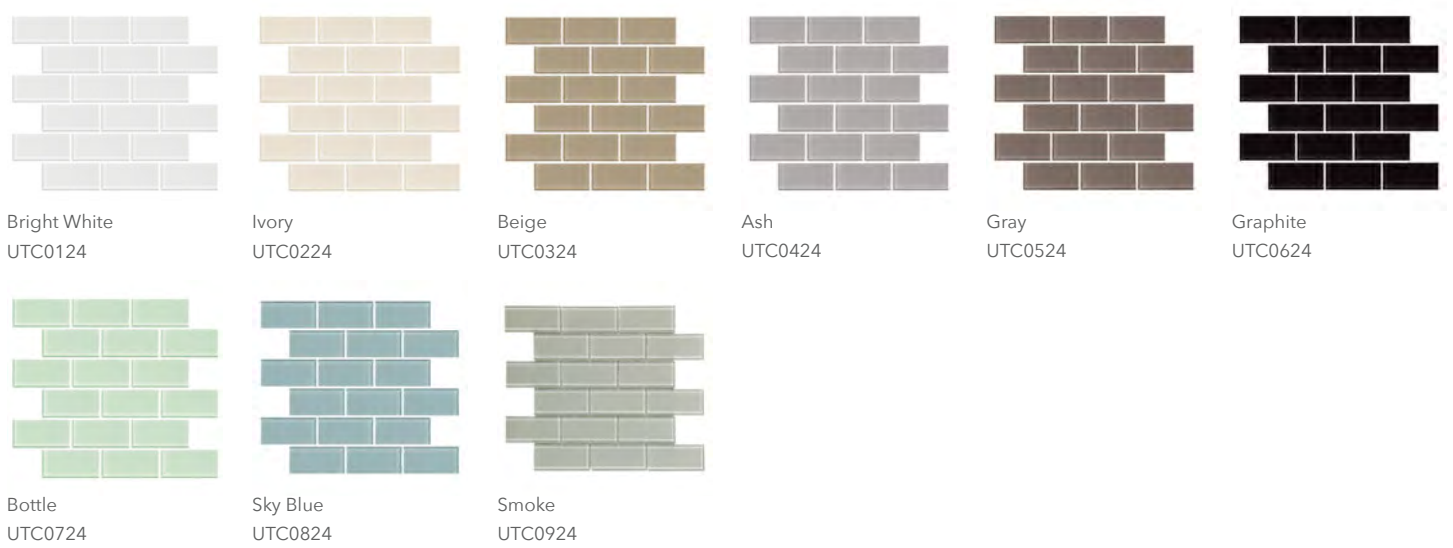

URBAN TEXTURES CONTEMPO

Glass

COLOR AVAILABILITY - 2x4

Bright White
UTC0124

Ivory
UTC0224

Beige
UTC0324

Ash
UTC0424

Gray
UTC0524

Graphite
UTC0624

Bottle
UTC0724

Sky Blue
UTC0824

Smoke
UTC0924