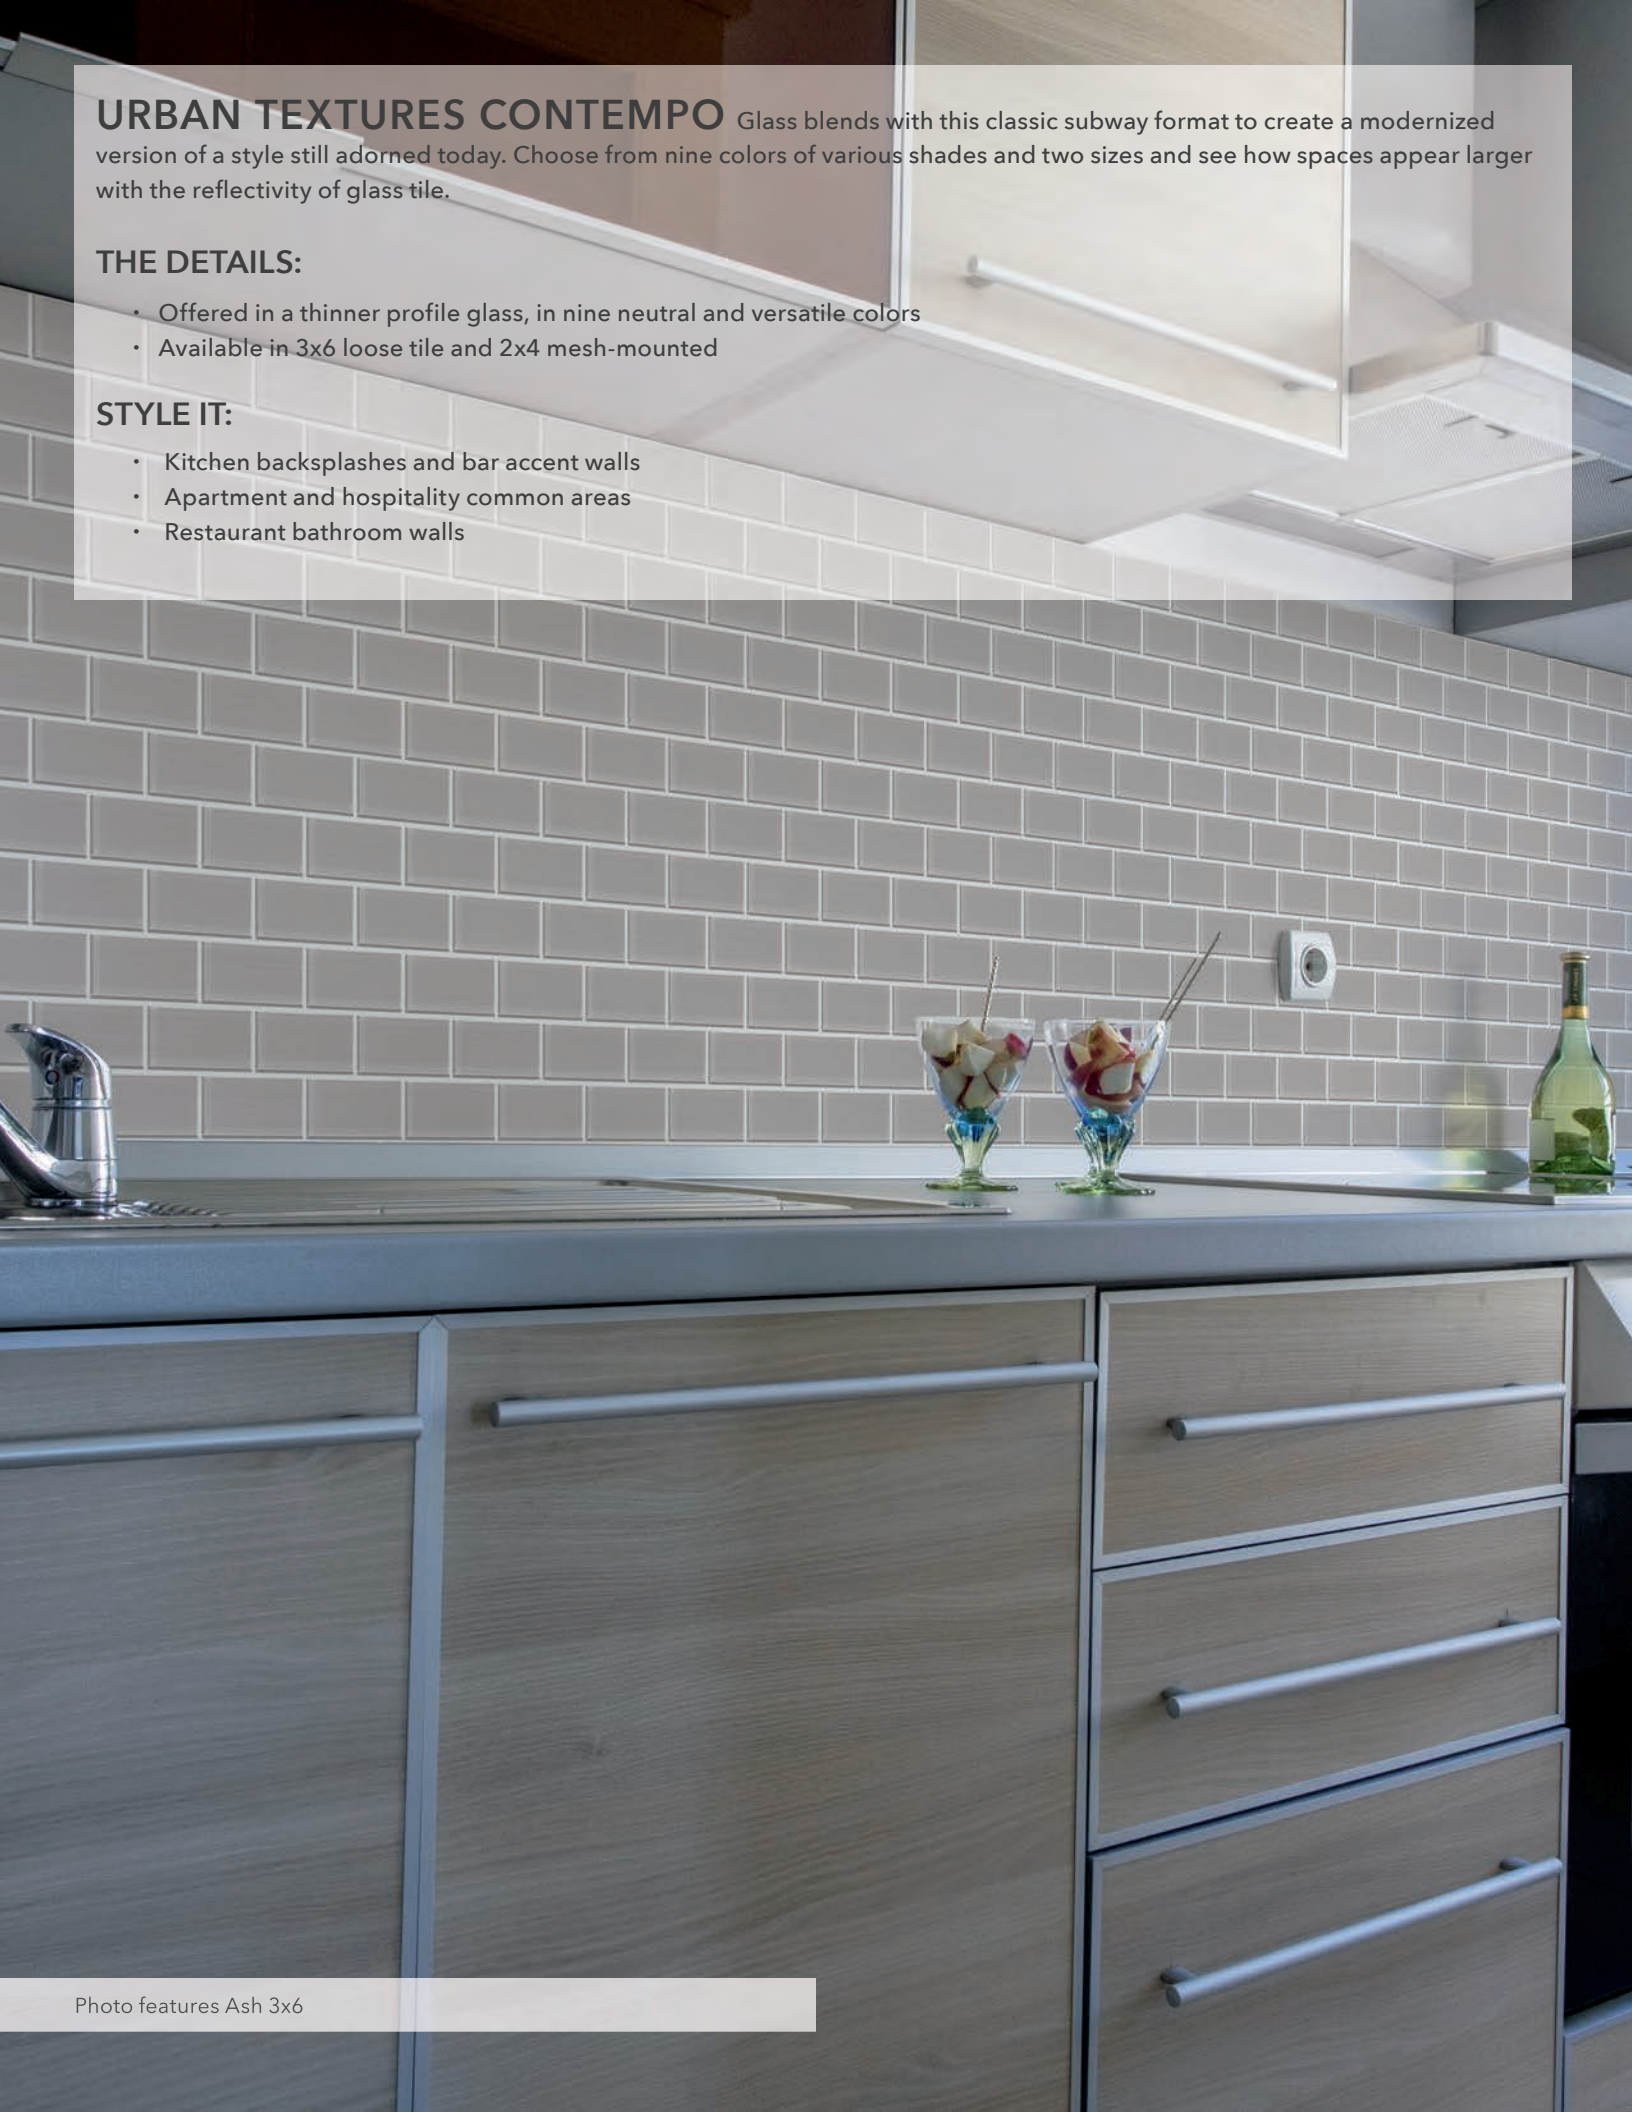

THE DETAILS:

- Offered in a thinner profile glass, in nine neutral and versatile colors
- Available in 3x6 loose tile and 2x4 mesh-mounted

STYLE IT:

- Kitchen backsplashes and bar accent walls
- Apartment and hospitality common areas
- Restaurant bathroom walls