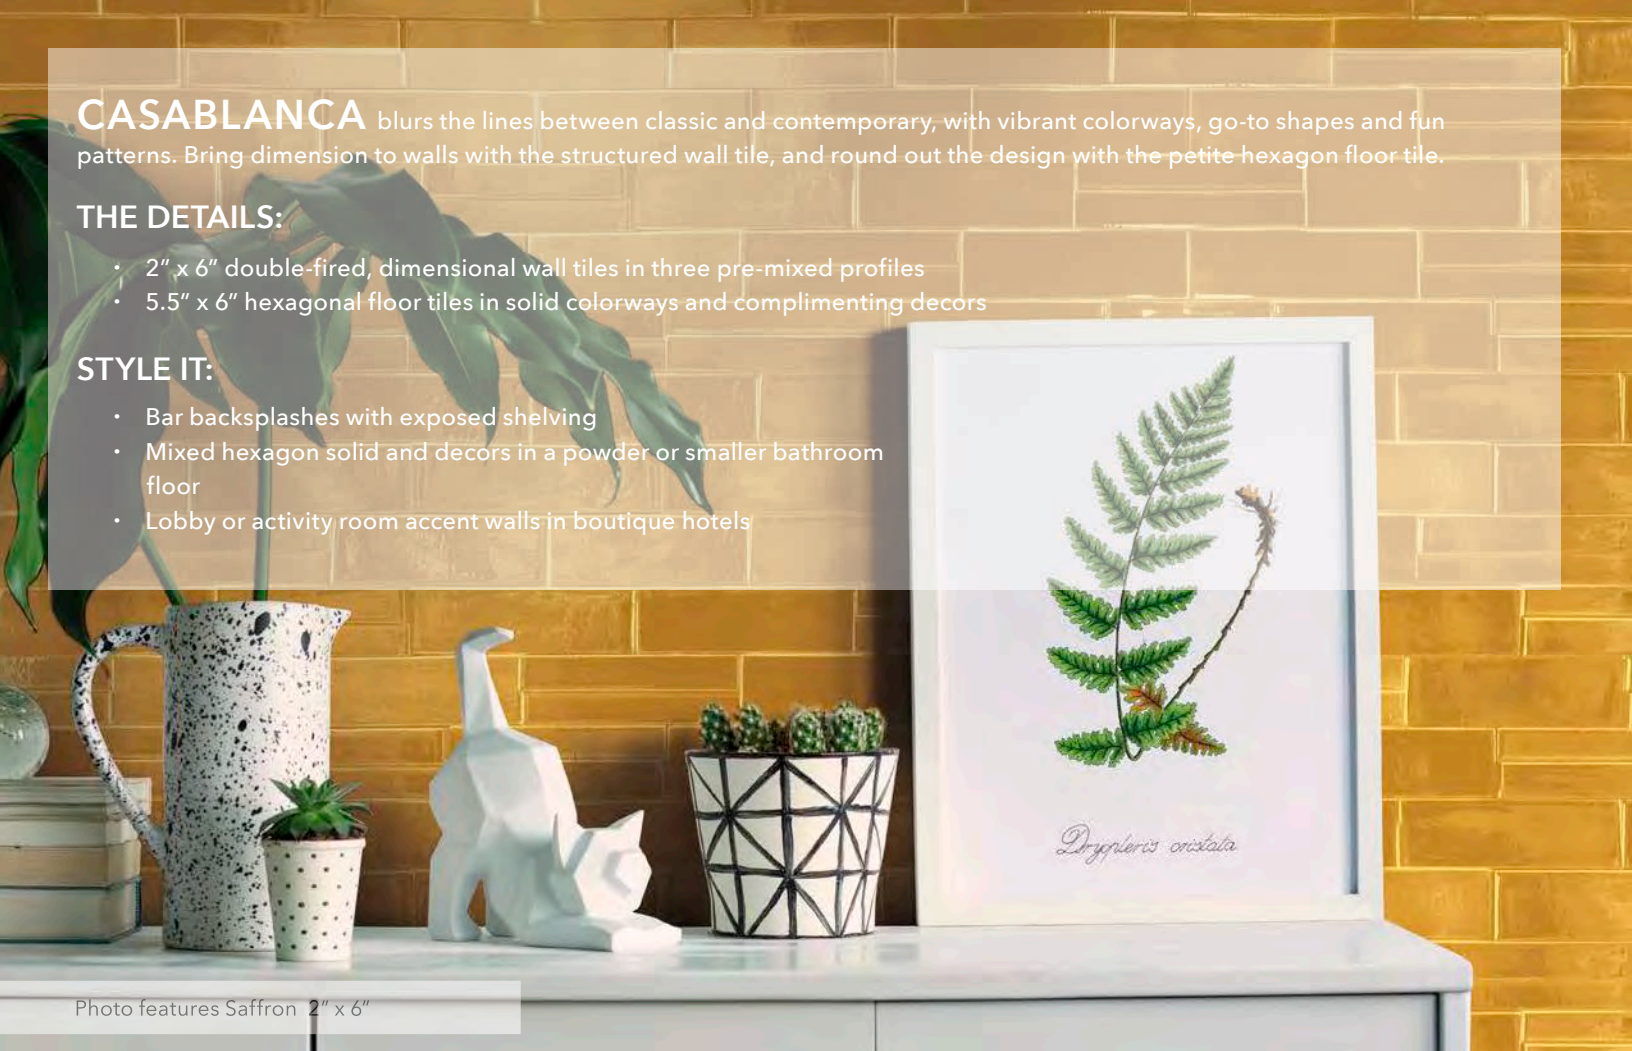

THE DETAILS:

- 2" x 6" double-fired, dimensional wall tiles in three pre-mixed profiles
- 5.5" x 6" hexagonal floor tiles in solid colorways and complimenting decors

STYLE IT:

- Bar backsplashes with exposed shelving
- Mixed hexagon solid and decors in a powder or smaller bathroom floor
- Lobby or activity room accent walls in boutique hotels