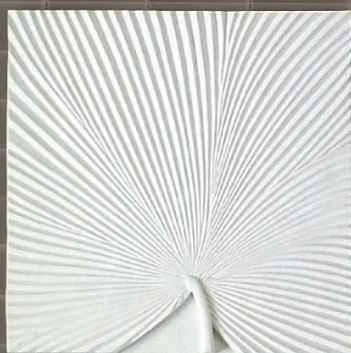

URBAN
TEXTURES
CONTEMPO