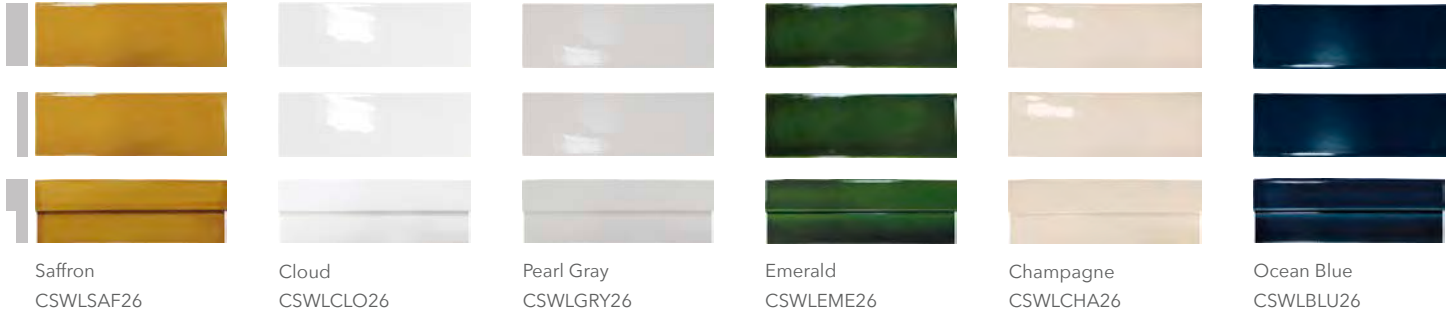

Photo features Saffron 2" x 6"

Photo features Emerald Deco

Photo features Cloud Solid

CASABLANCA

Extruded Wall and Porcelain Floor Tile

COLOR AVAILABILITY - WALL

COLOR AVAILABILITY - FLOOR

SIZE AVAILABILITY