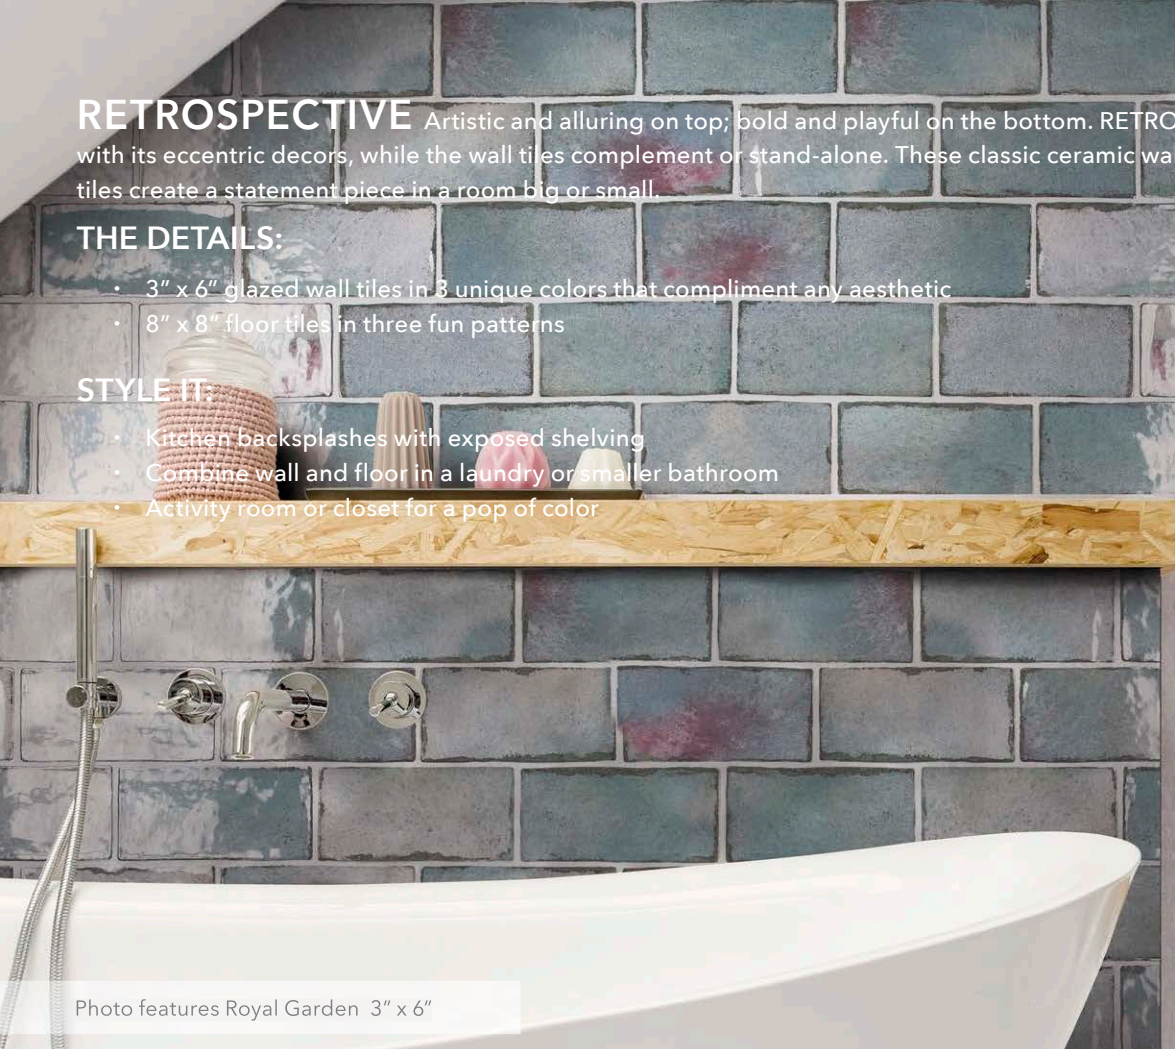

THE DETAILS:

- 3" x 6" glazed wall tiles in 3 unique colors that compliment any aesthetic
- 8" x 8" floor tiles in three fun patterns

STYLE IT:

- Kitchen backsplashes with exposed shelving
- Combine wall and floor in a laundry or smaller bathroom
- Activity room or closet for a pop of color