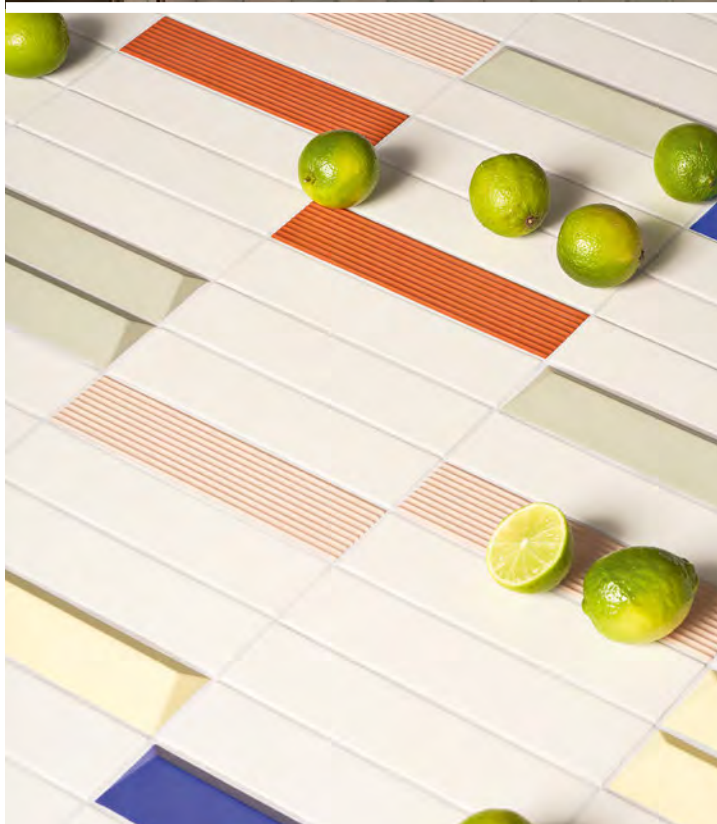

2024 NEW PRODUCTS

lungarno
CERAMICS

ARTISAN

ARTISAN Stone-looks and decorative patterns collide to bring geometric flair to your space. ARTISAN is a pressed glass hexagon mosaic, blended in four neutral color palettes and designs.