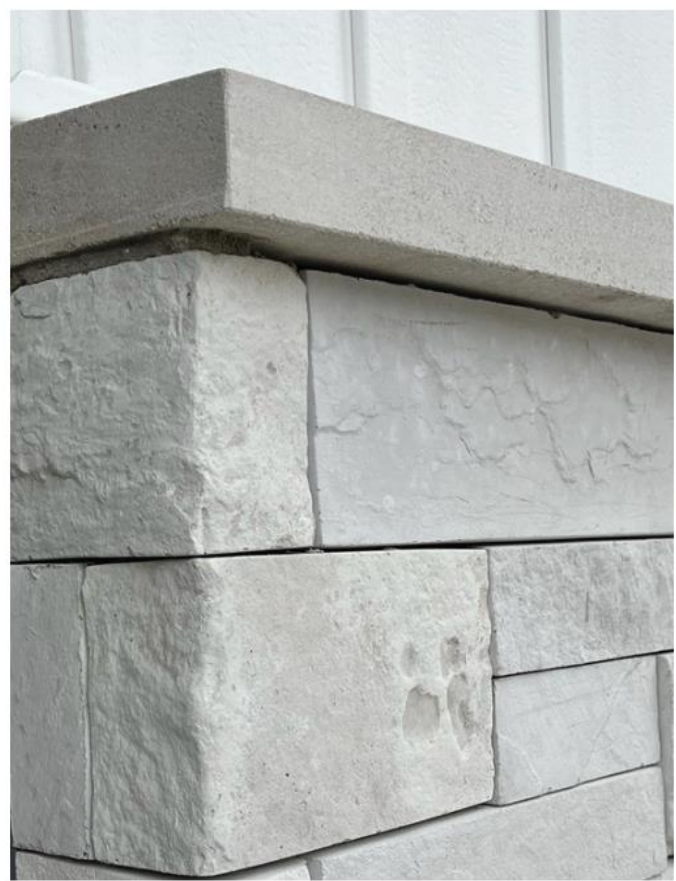

# Exquisitely crafted exterior. Radically innovative interior.

Not only do our Crafted stone and thin brick profiles look more appealing compared to other manmade materials in the industry, but these products meet and exceed expectations during installation. Each stone and brick mold is perfected to be the best replica of the real thing, expertly filled with a revolutionary high density cement blend. Industry professionals applaud the impressive through-body color. This allows the product to retain a natural look even if chipped or scratched. The crafted collection offers a solution for every budget, making it an effortless selection for any project.

## CHISELED

Hand finished faux stone in a variety of colors and textures. Chiseled is a large format rubble style stone with large accent pieces and chiseled on each stone. Perfect for indoors and out. The best of nature's beauty with the consistency of a manufactured product.